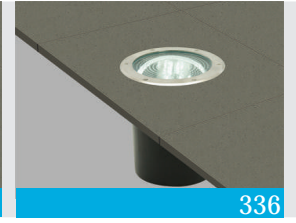

332

Yer ve Duvar  
Gömme  
Armatürler  
Recessed Floor and  
Wall Luminaires

334

334

334

335

336

Harici Gloplar  
Outdoor Globes