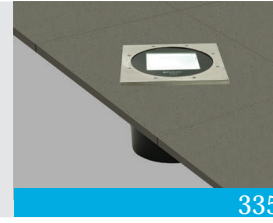

332

Yer ve Duvar  
Gömme  
Armatürler  
Recessed Floor and  
Wall Luminaires

334

334

334

335

336

Harici Gloplar  
Outdoor Globes