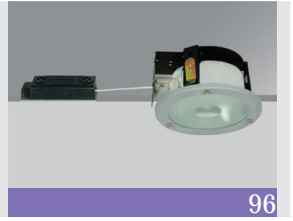

Downlight
Armatürler
Downlight
Luminaires